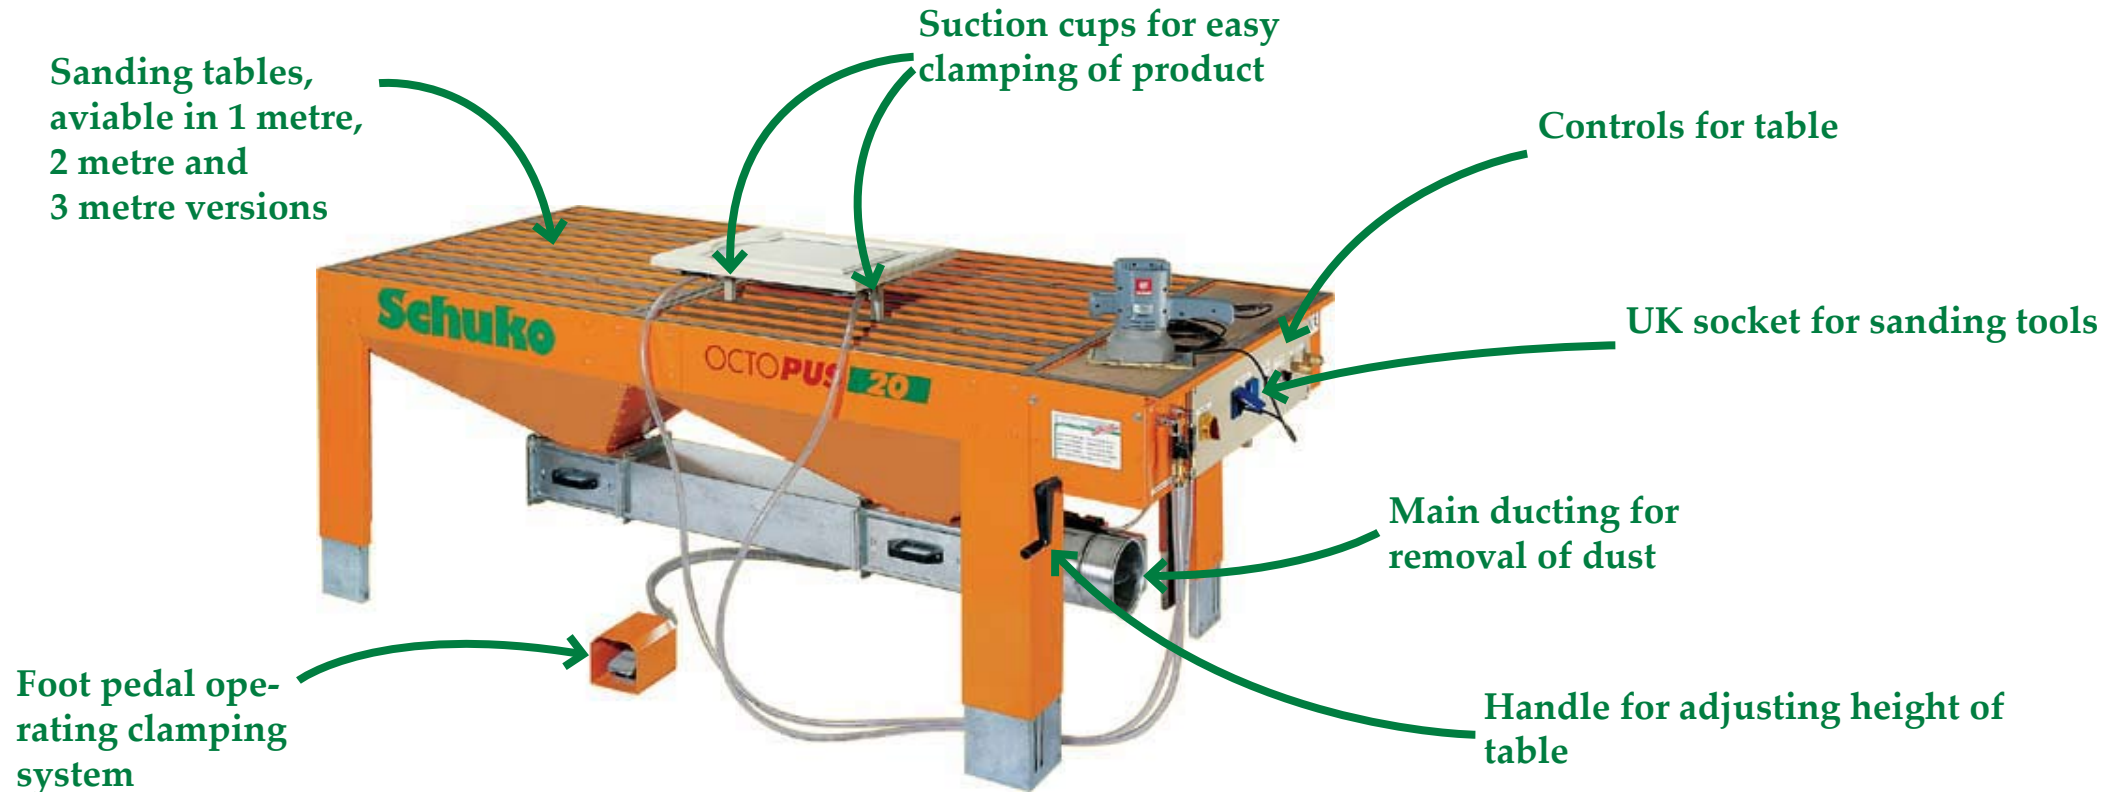

Sanding-dust workbenches **OCTOPUS 10 / 20 / 30**

The clear choice for low-dust work environments and optimal surface treatment

The preparation of good quality surfaces will be a pleasure on these workbenches. The **OCTOPUS** series have been issued with the certification mark of the test and certification unit of the employer's association.